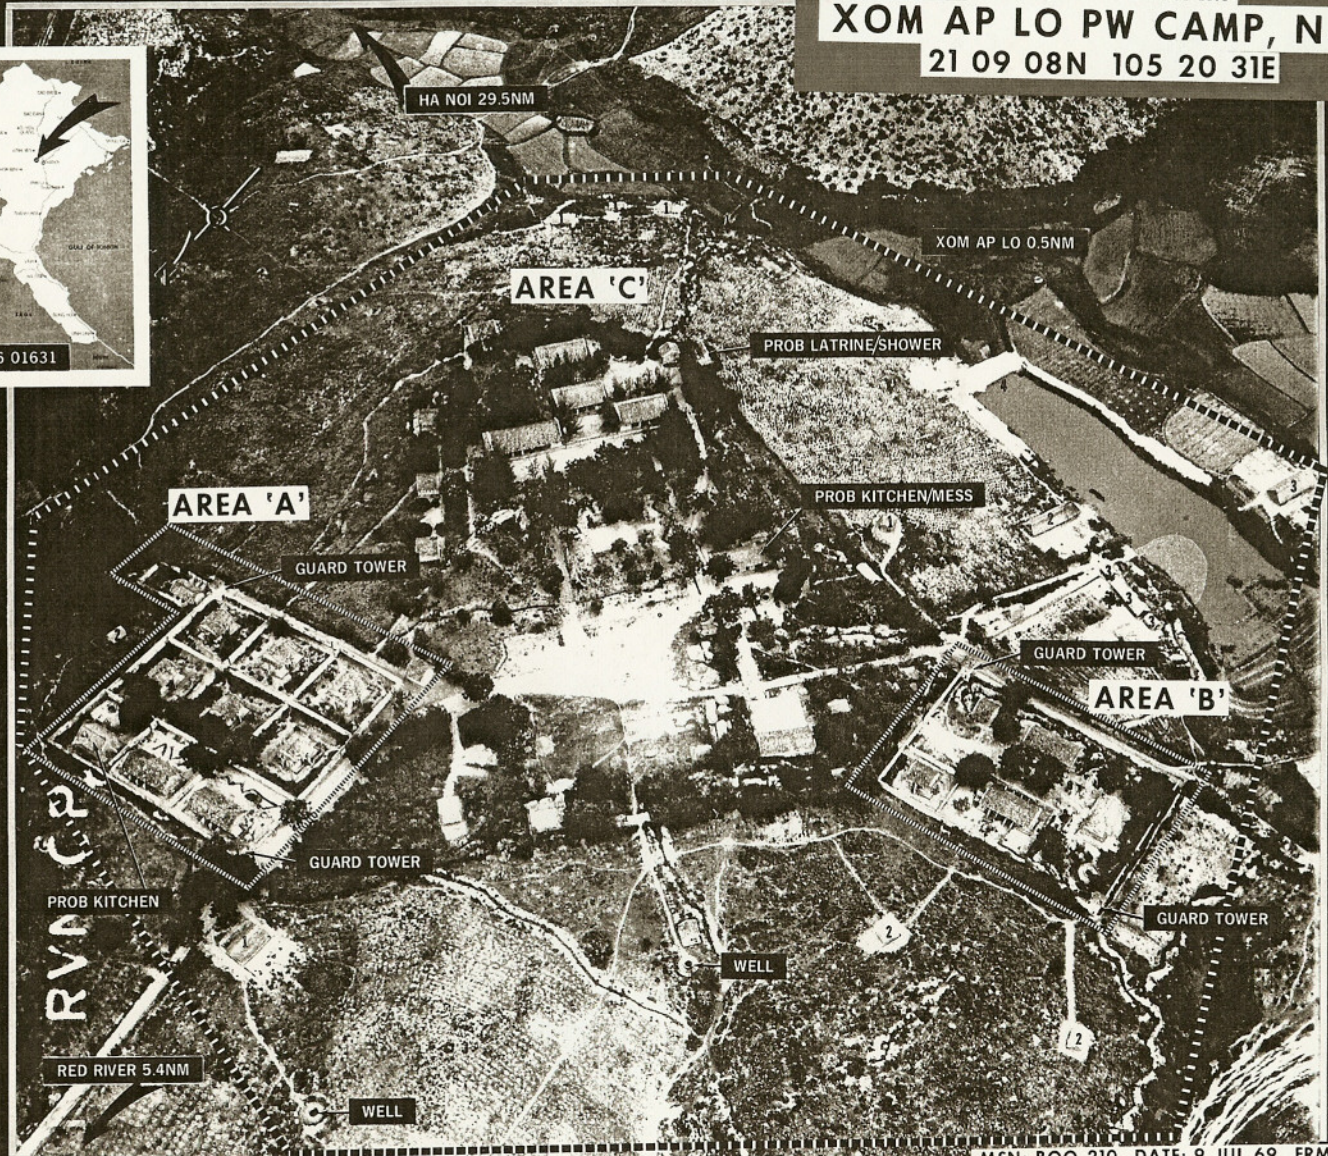

Ch 23 CW 14 GARWOODS 155C

SECRET NO FOREIGN DISSEM
EXCEPT UK, CAN, AST & NZ

NORTH VIETNAM
XOM AP LO PW CAMP, N-51
21 09 08N 105 20 31E

PREPARED BY THE DEFENSE INTELLIGENCE AGENCY
DIAAF-9 3-70-3

OBLIQUE PHOTOGRAPHY, SCALE VARIABLE

MSN: BOQ 210 DATE: 9 JUL 69 FRM: PAN 962

SECRET NO FOREIGN DISSEM
EXCEPT UK, CAN, AST & NZ